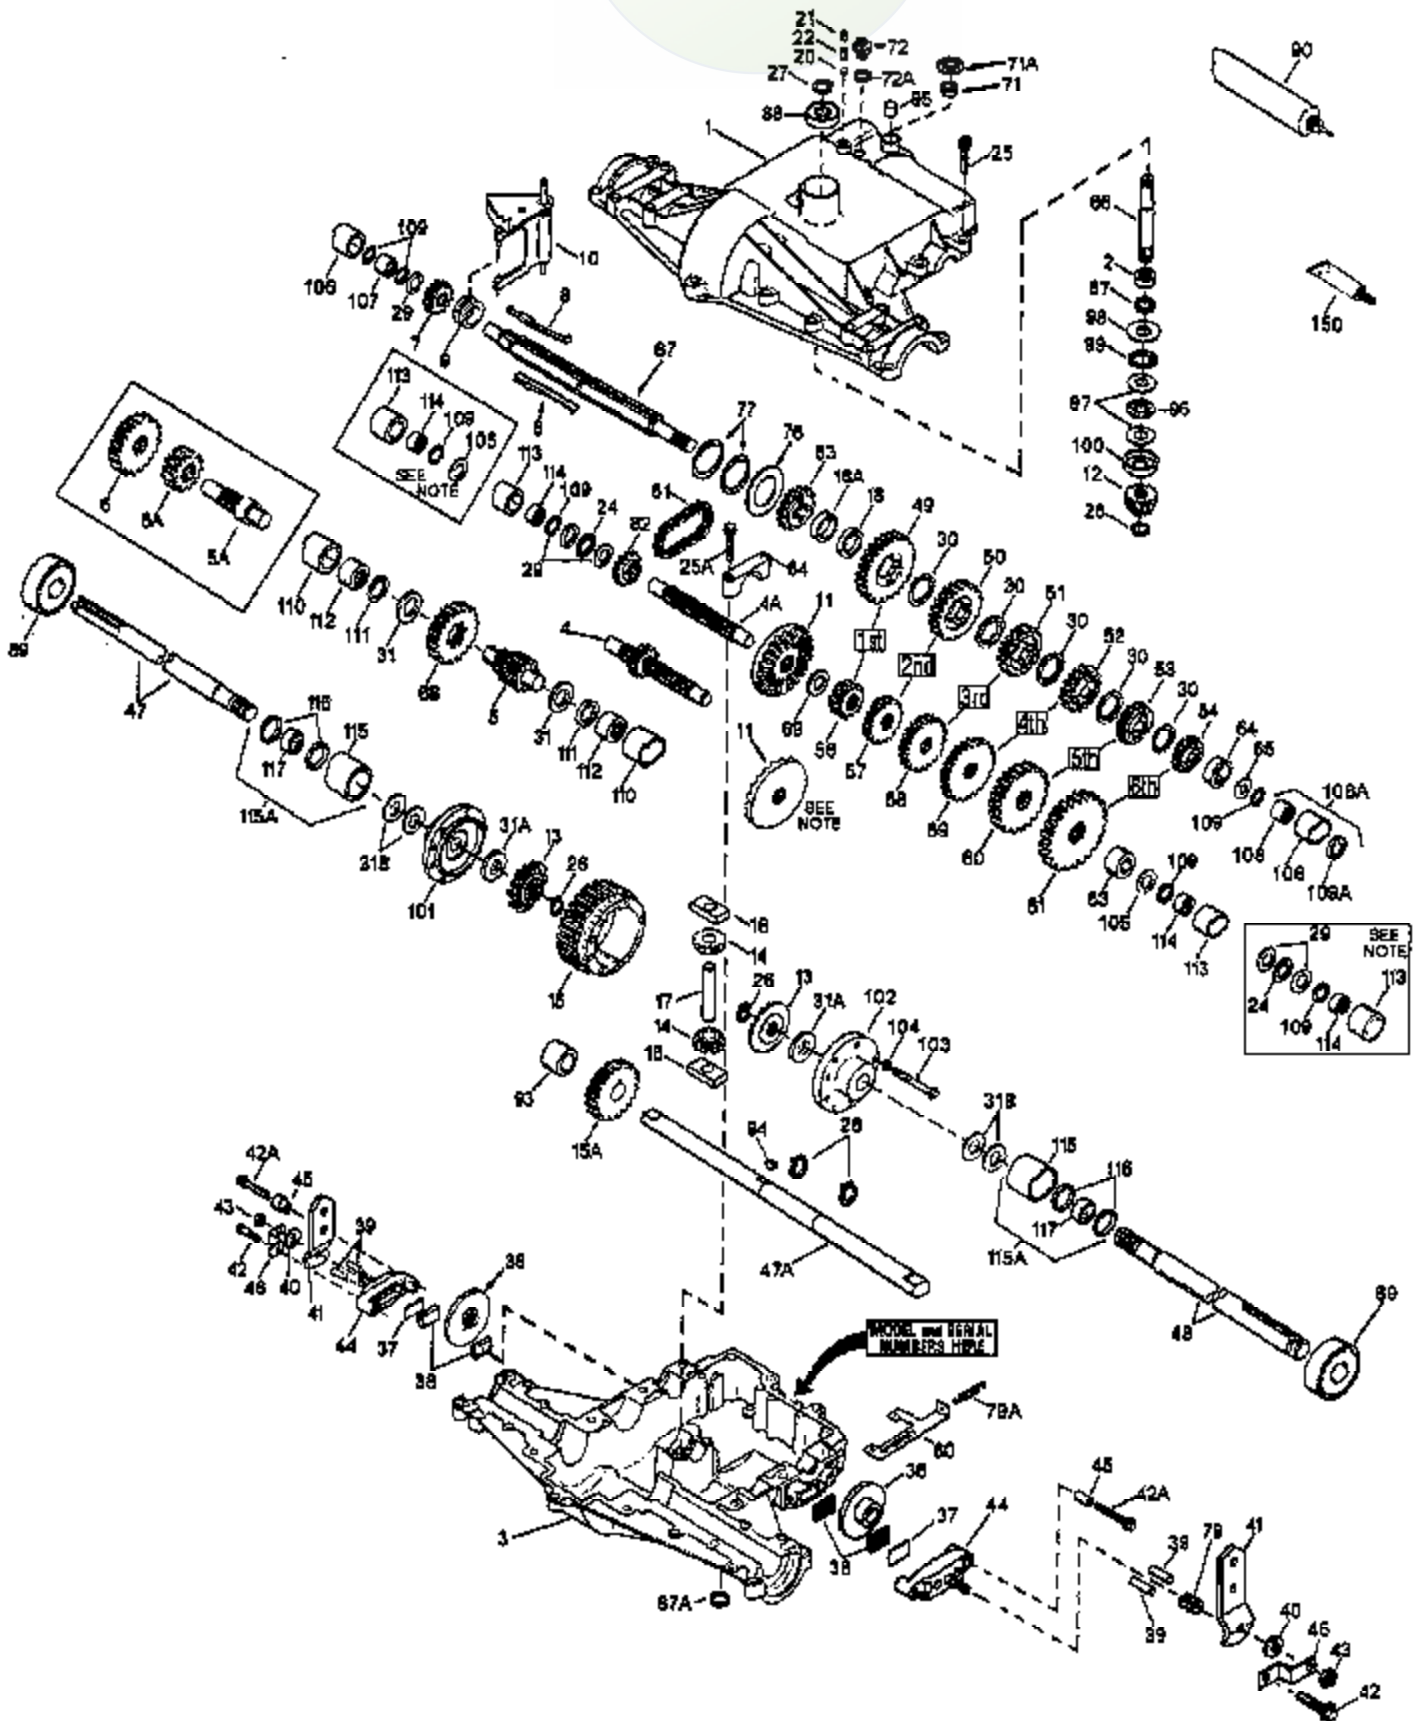

JOIST

DAS ORIGINAL

ILLUSTRATION SHOWS TYPICAL PARTS ONLY. ORDER BY PART NUMBER. PARTS NOT LISTED ARE SUPPLIED BY OEM.

Ref #	Part Number	Qty	Description
1	772098A		Transaxle Cover
2	780155		Needle Bearing
3	770088		Transaxle Case
4A	776276		Countershaft
5	776275		Output Shaft (9 teeth)
6B	778247		Output Gear (35 teeth steel)
7	778253		Spur Gear (15 teeth steel)
8	792123A		Key
9	784216		Shift Collar
10	784342		Shift Rod & Fork
11	778246		Bevel Gear (33 teeth-steel)
12	778245		Input Bevel Pinion (13 teeth-steel)
13	778198	820-820-009	Bevel Gear (steel)
14	778197	Peerless	Differential Bevel Pinion (steel)
15	778248		Ring Gear (31 teeth)
16	786027		Drive Block
17	786019		Drive Pin
18A	786121		Neutral Spacer (.350/.340 thick)
18	786122		Neutral Spacer (.276/.268 thick)
20	792077A		Steel Ball
21	792078		Set Screw, 3/8-16 x 3/8"
22	792079		Spring
24	780071		Thrust Bearing
25	792129A		Screw, 5/16-18 x 1-1/4"
25A	792073A		Screw, 1/4-20 x 1-1/4"
26	792018		Snap Ring
27	792018		Snap Ring
28	788040		Retaining Ring
29	780072		Thrust Washer
30	780108		Thrust Washer
31B	780042		Thrust Washer
31A	780107		Washer
31	780128		Thrust Washer
32	788042		Oil Seal
36	790043		Brake Disk
37	790007		Brake Pad Plate
38	799021		Brake Pad (Pkg. of 2)
39	786026		Dowel Pin
40	792076A		Flat Washer
41	790013		Brake Lever
42A	792085A		Screw, 1/4-20 x 2-1/4" (Use as requir ed)
42	792073A		Screw, 1/4-20 x 1-1/4" (Use as requir ed)
43	792075		Locknut, 5/16-24
44	790025		Brake Pad Holder
46	786086		Brake Lever Bracket
47	774832		Axle (12-5/16" long)
48	774831		Axle (16-3/16" long)
49	778206A		Spur Gear (35 teeth-steel)
50	778205A		Spur Gear (30 teeth-steel)
56	778199		Spur Gear (15 teeth-steel)
57	778200		Spur Gear (20 teeth-steel)
63	786071		Countershaft Spacer
64	786072		Output Shaft Spacer
65A	780139		Thrust Washer
66	776293		Input Shaft (3.910" long)
67	776273		Brake Shaft (4 keyed)